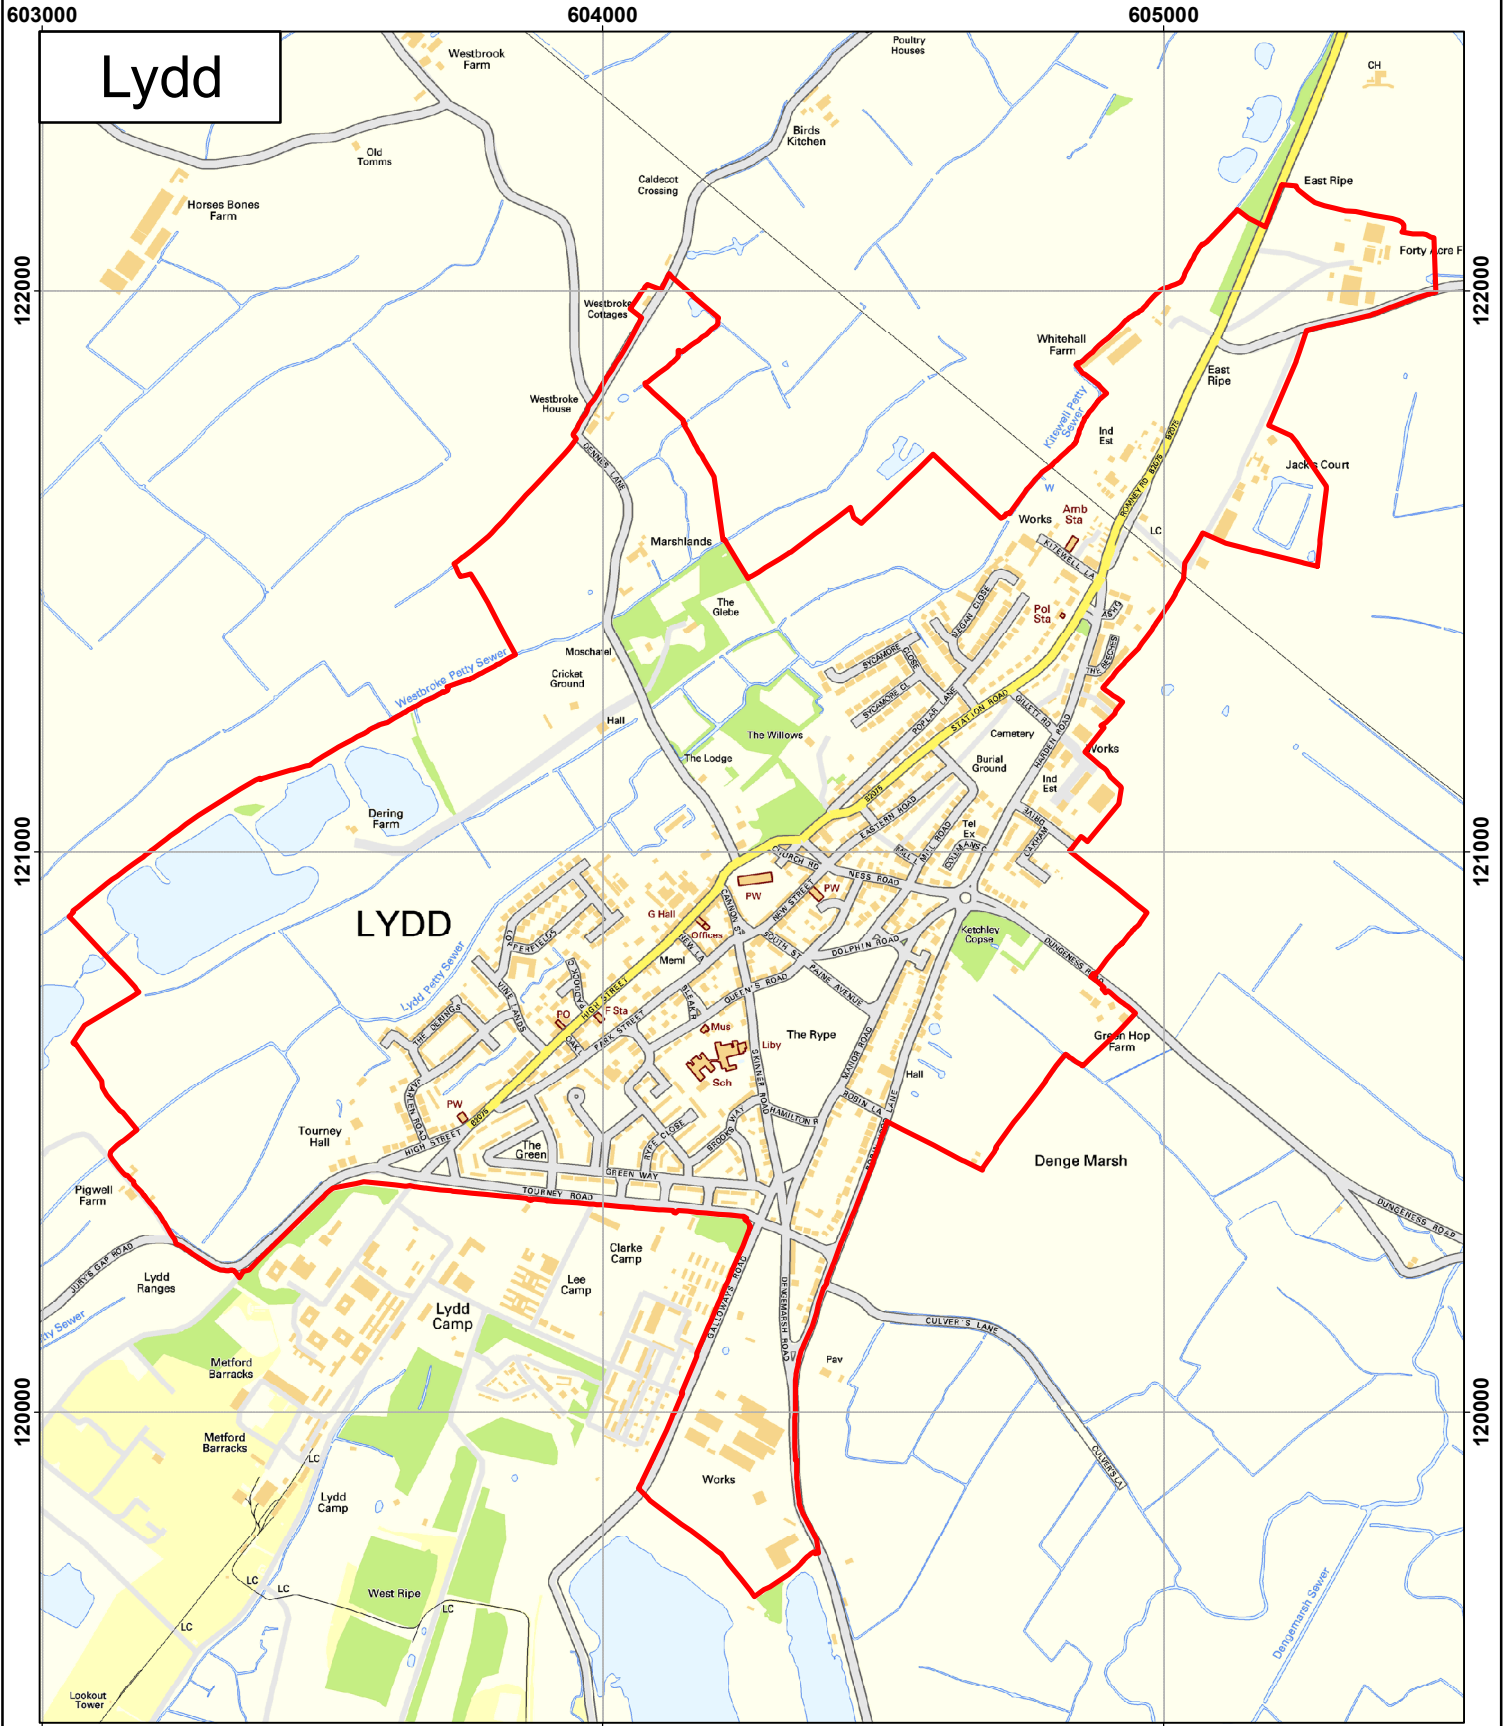

Public Space Protection Order Boundary

Drawn date:
14 May 2019

Drawn by:
Brian Harper

Drawing ref.
0420/CPM/JH

Contains Ordnance Survey data
© Crown copyright and database right
Folkestone & Hythe Council 100019677 - 2019

Drawn at 1:13,500 on A4